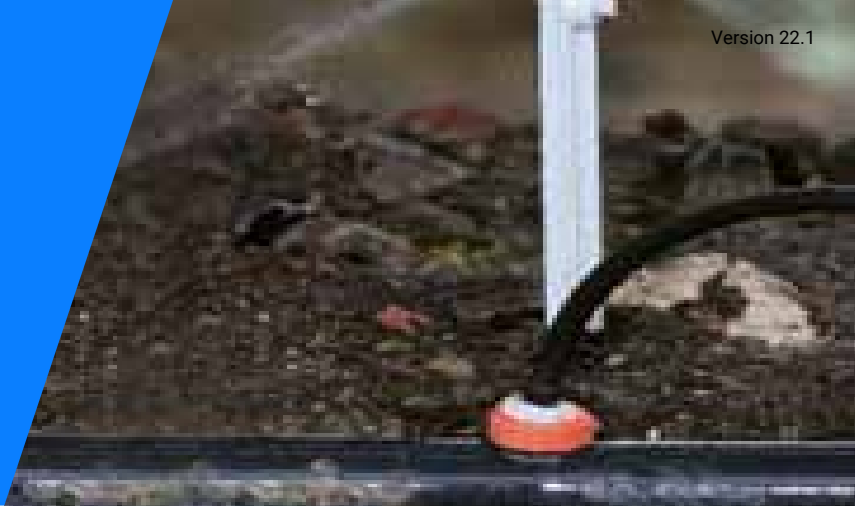

Spraystake for Bubbler

The unique feature of the Spraystake is the combination with a pressure-compensated and self-closing Bubbler. This combination ensures a continuous and uniform flow rate with larger areas and a uniform spray pattern at each Spraystake. For the installation this means:

- ✔ More Spraystakes in an irrigation section with uniform flow rate
- ✔ Longer bed lengths
- ✔ Thinner lines

The Spraystake is available with a spray pattern of 70° on one side or on both sides of the stake. The line connection to the Spraystake is at an angle. The Spraystakes can be shut off individually by pressing the elbow on the sealing plug. Ideal for applications in garden centers and tree nurseries. The Bubbler is (pre-)assembled in the main line with a microtube cut to length. The Spraystake is supplied with a single elbow. The figure illustrates a Bubbler with Spraystake in a planter. Thanks to the pressure-compensated function, the flow rate remains constant even when other Bubblers are shut off.

APPLICATION

Ideal for situations where a spray pattern takes preference over dripping, such as in plant containers and planters

CHARACTERISTICS

- ✔ Pressure-compensated and self-closing thanks to Bubbler
- ✔ Uniform spray pattern of 70° (one or two-sided)
- ✔ UV-resistant for long service life both indoors and outdoors
- ✔ Two types of spray pattern
- ✔ Shut-off mechanism on the side of the stake (blind plug)

TECHNICAL DATA

The average spraying range of the Spraystake is 22 - 25 cm to each side. This range varies, depending on the insertion depth of the Spraystake.

Overview Spraystake and Bubbler configurations