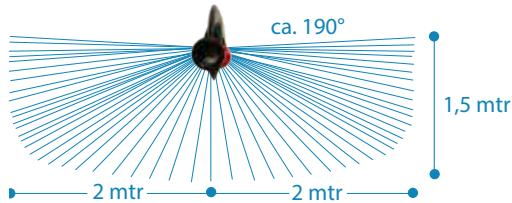

Spray pattern top view

APPLICATION

The DAN Modular is used for the irrigation of i.e. greenhouse vegetable and flower cultivation, pot plants, spraying, spray mists and dust reduction

CHARACTERISTICS

- ✓ Available with LPD (anti-drain element) to prevent leakage and to create the possibility of short irrigation periods
- ✓ Various flow rates from 25 to 300 l/h (at 2 bar)
- ✓ Lower positioning possible with the 'DAN suspended' (except 180° sprinklers)
- ✓ Tailor made solution for alternative applications

TECHNICAL DATA

Flow rate	: see table
Filtration	: 200 - 300 micron
Working pressure	: 2 bar
Connection	: 3/8 WW, M11 and PE-4/7
Option	: 1.5 / 3.0 bar (modified radius and flow rate)
Option	: LPD
LPD opening pressure	: 1.4 bar (low-pressure LPD)
anti-mist element	: 1.7 bar (old model LD-LPD)

INSTALLATION & MAINTENANCE

Installation

- ✓ DAN sprinklers are generally installed 'facing downwards', but can also be installed upright.
- ✓ For the DAN-8991, a free space of 30 cm above the sprinkler is recommended (downward discharge).
- ✓ For installation recommendations, see table 'Greenhouse irrigation' and 'Tunnel irrigation'.
- ✓ Along the façade, a façade spray is recommended with a DAN-7955-180° sprinkler, with half the flow rate and with the same spacing as the sprinkler for roof irrigation.
- ✓ Flush thoroughly before operation.
- ✓ When using this sprinkler in PE lines (also as suspended), no wetting agents or soap can be used.

Maintenance

- ✓ For cleaning of the sprinklers, please refer to section "Installation and maintenance of sprinkler system", Cleaning instructions.
- ✓ Check at regular intervals if the correct working pressure is still set.
- ✓ Regularly check the uniformity of the irrigation installation.

Possible flow rate for modular sprinklers

Nozzle colour	Black	Violet	Brown	Grey	Green	Orange	Yellow	Blue	Ivory	Black
Flow rate @ 2,0 bar	25	35	45	70	105	120	160	200	235	300
DAN-8991	-	-	-	+	+	+	+	+	+	+
DAN-8966	-	-	-	-	-	+	+	+	+	+
DAN-7955	-	+	+	+	+	+	+	+	-	-
DAN-7955-180°	-	-	+	+	+	+	-	-	-	-
DAN-7955-mist	-	+	+	+	-	-	-	-	-	-
DAN-8955	-	-	-	+	+	+	+	+	-	-
DAN-8855	-	-	-	-	-	Orange AM	Green AM Yellow AM	Blue AM	-	-
DAN-Flipper	+	+	+	-	-	-	-	-	-	-